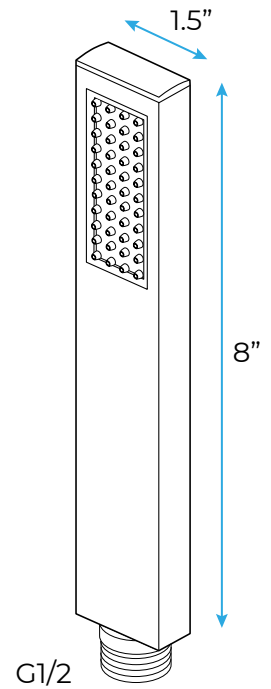

MATTE BLACK THERMOSTATIC RECESSED CEILING MOUNT LED RAINFALL MUSICAL SHOWER SYSTEM WITH JETTED BODY SPRAYS AND HAND SHOWER SPECIFICATIONS

Shower Head

- Shower Head Functions: Rainfall, Bubble, Mist
- Shower Panel /Hose Material: 304 Stainless Steel
- Showerheads Install: Embedded Ceiling Mounted
- Concealed Mixer Install: Wall-Mounted
- Shower Accessories Material: Brass
- LED Light: Need to Connect Power
- Shower Hose Length: 1.5M
- Power: 100V~240V Alternating Current (AC)
- LED Colors: 7 Colors
- Water Flow: 16L/min~28L/min
- Music: Need Bluetooth

Product shown is only for installation display purpose

Touch Panel Control

All dimensions and specifications are nominal and may vary. Use actual products for accuracy in critical situations.

Shower Mixer

Hand Shower

Flow Rate: 2.0 GPM / 7.6 LPM

Shower Mixer Connections

Body Jet

Thread Interface Size: G 1/2 Inch
 Installation Type: Wall Mounted
 Material: Brass
 Flow Rate: 1.5 GPM / 5.7 LPM (each Bodyspray)