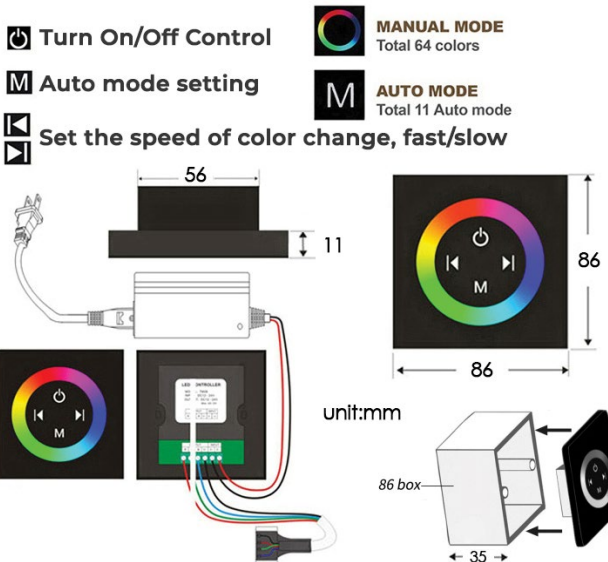

MATTE BLACK THERMOSTATIC RECESSED CEILING MOUNT LED RAINFALL MUSICAL SHOWER SYSTEM WITH JETTED BODY SPRAYS AND HAND SHOWER SPECIFICATIONS

Shower Head

- Shower Head Functions: Rainfall, Bubble, Mist
- Shower Panel /Hose Material: 304 Stainless Steel
- Showerheads Install: Embedded Ceiling Mounted
- Concealed Mixer Install: Wall-Mounted
- Shower Accessories Material: Brass
- LED Light: Need to Connect Power
- Shower Hose Length: 1.5M
- Power: 100V~240V Alternating Current (AC)
- LED Colors: 7 Colors
- Water Flow: 16L/min~28L/min
- Music: Need Bluetooth

Product shown is only for installation display purpose

Touch Panel Control

All dimensions and specifications are nominal and may vary. Use actual products for accuracy in critical situations.

Shower Mixer

Hand Shower

Flow Rate: 2.0 GPM / 7.6 LPM

Shower Mixer Connections

Body Jet

Thread Interface Size: G 1/2 Inch
 Installation Type: Wall Mounted
 Material: Brass
 Flow Rate: 1.5 GPM / 5.7 LPM (each Bodyspray)