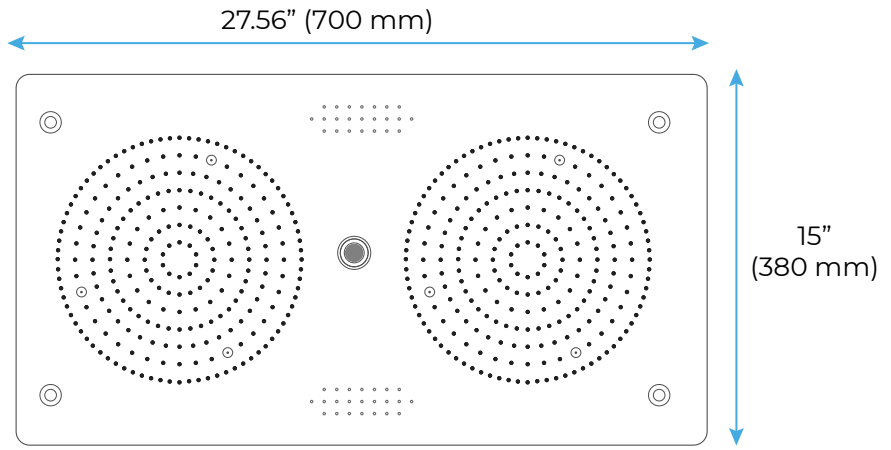

MATTE BLACK THERMOSTATIC RECESSED CEILING MOUNT LED RAINFALL MUSICAL SHOWER SYSTEM WITH JETTED BODY SPRAYS AND HAND SHOWER SPECIFICATIONS

Shower Head

- Shower Head Functions: Rainfall, Bubble, Mist
- Shower Panel /Hose Material: 304 Stainless Steel
- Showerheads Install: Embedded Ceiling Mounted
- Concealed Mixer Install: Wall-Mounted
- Shower Accessories Material: Brass
- LED Light: Need to Connect Power
- Shower Hose Length: 1.5M
- Power: 100V~240V Alternating Current (AC)
- LED Colors: 7 Colors
- Water Flow: 16L/min~28L/min
- Music: Need Bluetooth

Product shown is only for installation display purpose

Touch Panel Control

All dimensions and specifications are nominal and may vary. Use actual products for accuracy in critical situations.

Shower Mixer

Hand Shower

Flow Rate: 2.0 GPM / 7.6 LPM

Shower Mixer Connections

Body Jet

Thread Interface Size: G 1/2 Inch
 Installation Type: Wall Mounted
 Material: Brass
 Flow Rate: 1.5 GPM / 5.7 LPM (each Bodyspray)