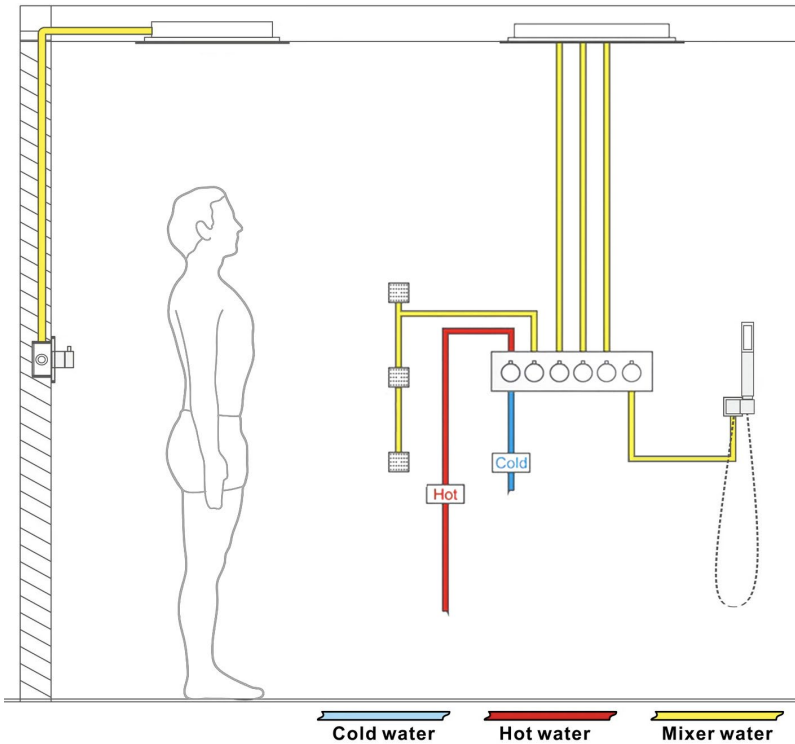

MATTE BLACK THERMOSTATIC RECESSED CEILING MOUNT LED RAINFALL MUSICAL SHOWER SYSTEM WITH JETTED BODY SPRAYS AND HAND SHOWER SPECIFICATIONS

Shower Head

- Shower Head Functions: Rainfall, Bubble, Mist
- Shower Panel /Hose Material: 304 Stainless Steel
- Showerheads Install: Embedded Ceiling Mounted
- Concealed Mixer Install: Wall-Mounted
- Shower Accessories Material: Brass
- LED Light: Need to Connect Power
- Shower Hose Length: 1.5M
- Power: 100V~240V Alternating Current (AC)
- LED Colors: 7 Colors
- Water Flow: 16L/min~28L/min
- Music: Need Bluetooth

Product shown is only for installation display purpose

Touch Panel Control

All dimensions and specifications are nominal and may vary. Use actual products for accuracy in critical situations.

Shower Mixer

Hand Shower

Flow Rate: 2.0 GPM / 7.6 LPM

Shower Mixer Connections

Body Jet

Thread Interface Size: G 1/2 Inch
 Installation Type: Wall Mounted
 Material: Brass
 Flow Rate: 1.5 GPM / 5.7 LPM (each Bodyspray)