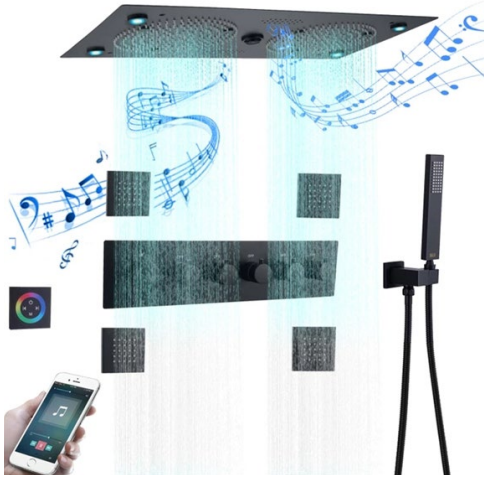

MATTE BLACK THERMOSTATIC RECESSED CEILING MOUNT LED RAINFALL MUSICAL SHOWER SYSTEM WITH JETTED BODY SPRAYS AND HAND SHOWER SPECIFICATIONS

Shower Head

- Shower Head Functions: Rainfall, Bubble, Mist
- Shower Panel /Hose Material: 304 Stainless Steel
- Showerheads Install: Embedded Ceiling Mounted
- Concealed Mixer Install: Wall-Mounted
- Shower Accessories Material: Brass
- LED Light: Need to Connect Power
- Shower Hose Length: 1.5M
- Power: 100V~240V Alternating Current (AC)
- LED Colors: 7 Colors
- Water Flow: 16L/min~28L/min
- Music: Need Bluetooth

Product shown is only for installation display purpose

Touch Panel Control

All dimensions and specifications are nominal and may vary. Use actual products for accuracy in critical situations.

Shower Mixer

Hand Shower

Flow Rate: 2.0 GPM / 7.6 LPM

Shower Mixer Connections

Body Jet

Thread Interface Size: G 1/2 Inch
 Installation Type: Wall Mounted
 Material: Brass
 Flow Rate: 1.5 GPM / 5.7 LPM (each Bodyspray)