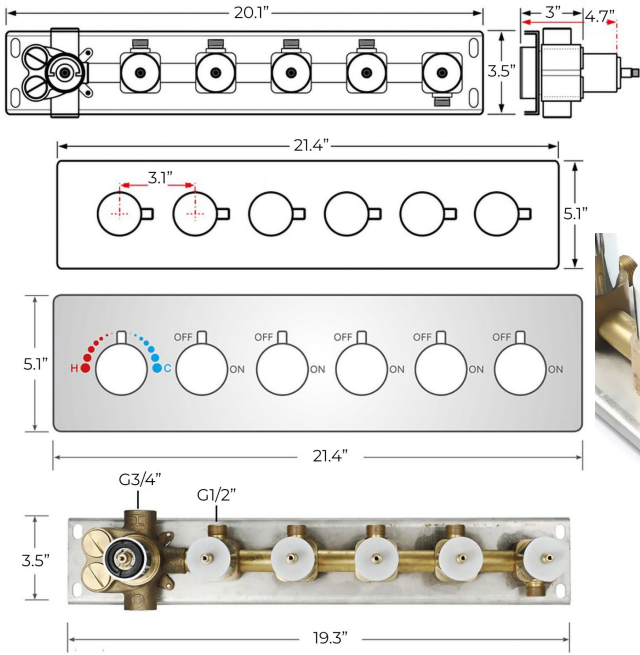

MATTE BLACK THERMOSTATIC RECESSED CEILING MOUNT LED RAINFALL MUSICAL SHOWER SYSTEM WITH JETTED BODY SPRAYS AND HAND SHOWER SPECIFICATIONS

Shower Head

- Shower Head Functions: Rainfall, Bubble, Mist
- Shower Panel /Hose Material: 304 Stainless Steel
- Showerheads Install: Embedded Ceiling Mounted
- Concealed Mixer Install: Wall-Mounted
- Shower Accessories Material: Brass
- LED Light: Need to Connect Power
- Shower Hose Length: 1.5M
- Power: 100V~240V Alternating Current (AC)
- LED Colors: 7 Colors
- Water Flow: 16L/min~28L/min
- Music: Need Bluetooth

Product shown is only for installation display purpose

Touch Panel Control

All dimensions and specifications are nominal and may vary. Use actual products for accuracy in critical situations.

Shower Mixer

Hand Shower

Flow Rate: 2.0 GPM / 7.6 LPM

Shower Mixer Connections

Body Jet

Thread Interface Size: G 1/2 Inch
 Installation Type: Wall Mounted
 Material: Brass
 Flow Rate: 1.5 GPM / 5.7 LPM (each Bodyspray)