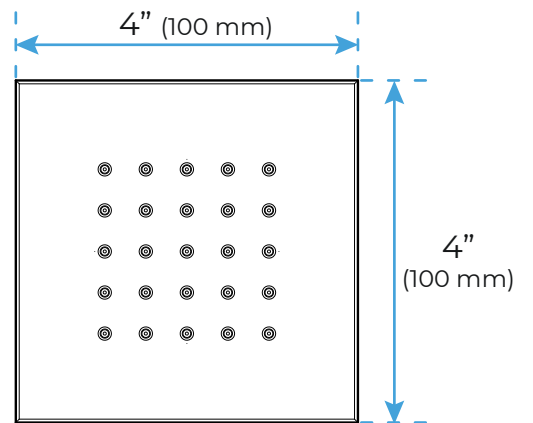

MATTE BLACK THERMOSTATIC RECESSED CEILING MOUNT LED RAINFALL MUSICAL SHOWER SYSTEM WITH JETTED BODY SPRAYS AND HAND SHOWER SPECIFICATIONS

Shower Head

- Shower Head Functions: Rainfall, Bubble, Mist
- Shower Panel /Hose Material: 304 Stainless Steel
- Showerheads Install: Embedded Ceiling Mounted
- Concealed Mixer Install: Wall-Mounted
- Shower Accessories Material: Brass
- LED Light: Need to Connect Power
- Shower Hose Length: 1.5M
- Power: 100V~240V Alternating Current (AC)
- LED Colors: 7 Colors
- Water Flow: 16L/min~28L/min
- Music: Need Bluetooth

Product shown is only for installation display purpose

Touch Panel Control

All dimensions and specifications are nominal and may vary. Use actual products for accuracy in critical situations.

Shower Mixer

Hand Shower

Flow Rate: 2.0 GPM / 7.6 LPM

Shower Mixer Connections

Body Jet

Thread Interface Size: G 1/2 Inch
 Installation Type: Wall Mounted
 Material: Brass
 Flow Rate: 1.5 GPM / 5.7 LPM (each Bodyspray)