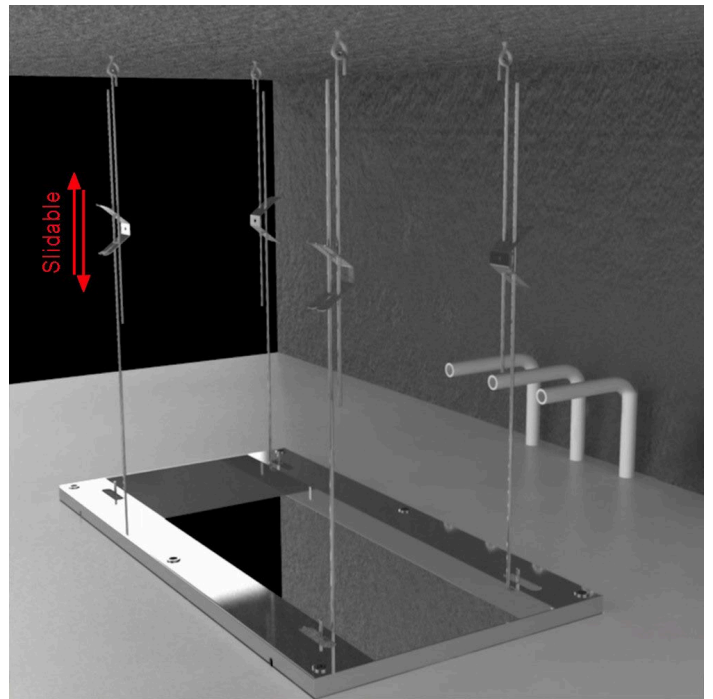

MATTE BLACK THERMOSTATIC RECESSED CEILING MOUNT LED RAINFALL MUSICAL SHOWER SYSTEM WITH JETTED BODY SPRAYS AND HAND SHOWER SPECIFICATIONS

Shower Head

- Shower Head Functions: Rainfall, Bubble, Mist
- Shower Panel /Hose Material: 304 Stainless Steel
- Showerheads Install: Embedded Ceiling Mounted
- Concealed Mixer Install: Wall-Mounted
- Shower Accessories Material: Brass
- LED Light: Need to Connect Power
- Shower Hose Length: 1.5M
- Power: 100V~240V Alternating Current (AC)
- LED Colors: 7 Colors
- Water Flow: 16L/min~28L/min
- Music: Need Bluetooth

Product shown is only for installation display purpose

Touch Panel Control

All dimensions and specifications are nominal and may vary. Use actual products for accuracy in critical situations.

Shower Mixer

Hand Shower

Flow Rate: 2.0 GPM / 7.6 LPM

Shower Mixer Connections

Body Jet

Thread Interface Size: G 1/2 Inch
 Installation Type: Wall Mounted
 Material: Brass
 Flow Rate: 1.5 GPM / 5.7 LPM (each Bodyspray)