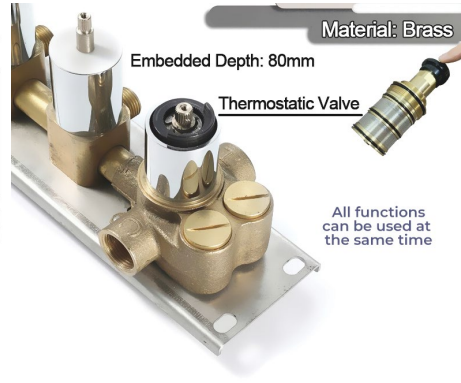

MATTE BLACK THERMOSTATIC RECESSED CEILING MOUNT LED RAINFALL MUSICAL SHOWER SYSTEM WITH JETTED BODY SPRAYS AND HAND SHOWER SPECIFICATIONS

Shower Head

- Shower Head Functions: Rainfall, Bubble, Mist
- Shower Panel /Hose Material: 304 Stainless Steel
- Showerheads Install: Embedded Ceiling Mounted
- Concealed Mixer Install: Wall-Mounted
- Shower Accessories Material: Brass
- LED Light: Need to Connect Power
- Shower Hose Length: 1.5M
- Power: 100V~240V Alternating Current (AC)
- LED Colors: 7 Colors
- Water Flow: 16L/min~28L/min
- Music: Need Bluetooth

Product shown is only for installation display purpose

Touch Panel Control

All dimensions and specifications are nominal and may vary. Use actual products for accuracy in critical situations.

Shower Mixer

Hand Shower

Flow Rate: 2.0 GPM / 7.6 LPM

Shower Mixer Connections

Body Jet

Thread Interface Size: G 1/2 Inch
 Installation Type: Wall Mounted
 Material: Brass
 Flow Rate: 1.5 GPM / 5.7 LPM (each Bodyspray)